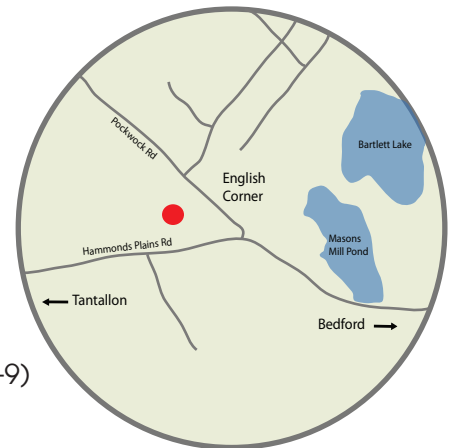

Schools

Hammonds Plains Elementary (grades P-6)
Madeline Symonds Middle School (grades 6-9)
Charles P. Allen High (grades 10-12)